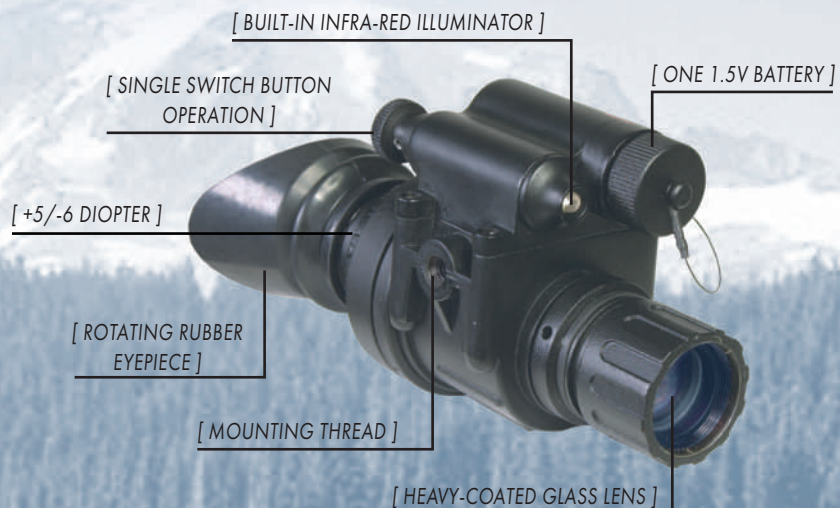

MULTI-USE NIGHT VISION MONOCULAR

The PS-14 Multi-use Night Vision monocular is one of the most versatile night vision devices available.

This unit can be handheld, head-mounted for hands free usage, it is camera/ cam-corder adaptable, and can be made into a 4x or 6.5x binocular. This unit can also be weapon-mounted.

The integrated IR illuminator enhances the ability of the user to read maps and operate in confined, zero light areas.

The PS14 is available with several image intensifier tube options to meet a wide array of specification requirements.

PS-14

The following image intensifier tube configurations are available for this unit:

Model Number	Tube configuration
PS-14-4	64-72lp/mm
PS-14-XR5	Filmless Autogated (4th gen)
PS-14-3	64-72lp/mm DEP
PS-14-XD4	64lp/mm Generation 3
PS-14-CGT	55-64lp/mm DEP XD4
PS-14-2	51-62lp/mm DEP
	32-45lp/mm Generation 2

TOTAL DARKNESS TECH.	STANDARD
MAGNIFICATION	1X (OPTIONAL 3X, 5X)
INTENSIFIER TUBE	SEE CHART
DETECTION RANGE	200 (GEN.2) OR 350 (GEN.3)M/Y
RECOGNITION RANGE	150 (GEN.2) OR 300 (GEN.3)M/Y
LENS SYSTEM	F1:1.2, F24MM
FOV	40°
RANGE OF FOCUS	0.25M TO INFINITY
DOIPTER ADJUSTMENT	+5 TO -6
POWER SUPPLY	ONE 1.5 VOLT AA SIZE
BATTERY LIFE	60 HOURS
CONTROLS	DIRECT
OPERATING TEMPERATURE	-51°C TO +49°
WATERPROOF	20M FOR 1 HOUR
DIMENSIONS	151 X 80 X 55 MM / 6.7" X 2.5" X 4"
WEIGHT	0.32KG / 0.7 LBS
CAMERA ADAPTER	YES

Export of Night Vision products is regulated by the U.S. Department of State in accordance with the guidelines of "International Traffic in Arms Regulations (ITAR)" per Title 22, Code of Federal Regulations, Parts 120-130. Shipment without proper licensing or consent is strictly prohibited.