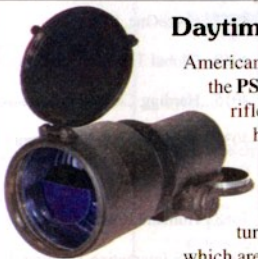

Daytime Sights into Night Vision Systems

American Technologies Network (ATN) Corp. has developed the **PS22-3A** night vision front sight which is compatible with riflescopes and spotting scopes, and can be used as a handheld unit. The **PS22-3A** mounts directly in front of a daytime scope without tools, making it night vision operational with no further zeroing. It allows full use of all of the features of the daytime scope, and features top of the line 3rd generation Select Alpha Tubes which are handpicked to provide the highest quality and performance. The **PS22-3A**, which weighs only 650 grams, has a catadioptric front lens system which combines specifically shaped mirrors and lenses, allowing for very fast focal ratios. The glass optics is multicoated for better optical view and protection from the elements.

For Additional Information Circle 4088