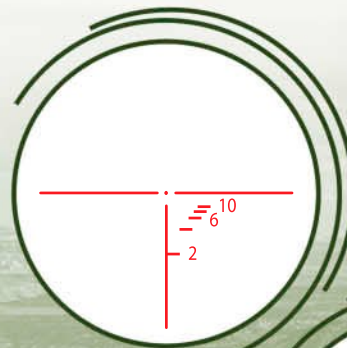

AMERICAN TECHNOLOGIES
NETWORK, CORP.

PROFESSIONAL 3-9X55LU

LIT-RETICLE RIFLESCOPE

- **500-Yard Bullet Drop Compensator With Interchangeable Cams**
- **6 Interchangeable Cams Included (.223, .308, 30-06, .270, 7 Mm Mag, .300 Win Mag.)**
- **Illuminated Reticle With 10 Position Rheostat**
- **1000Yard Range Finder**
- **1/8 Moa At 100 Yards**
- **Prosheild And Everlight Lens Coatings**
- **3-9x Magnification**
- **55 mm Objective Diameter**
- **FOV 7° - 2.2°**
- **Dimensions 332mm/ 75mm/ 79mm**
- **1.0 kg Weights**
- **90 mm Eye Relief**
- **Bettery 3v (CR2432) included**
- **100 Hours Battery Life**

Versatility is the name of the game. Our 3-9x55LU can be used for long, medium, or short range shooting. Superior optics and a large 55mm objective lens provide you with one of the brightest scopes made. The inter- changeable cams for the BDC lets you go after Big game with rifles using .300 Win Magnum or 7mm Magnums cartridges, as well as varmint rifles with .223 or .270 caliber's, while the .223, .30-06 or the venerable .308 can be relied upon in the tactical environment.