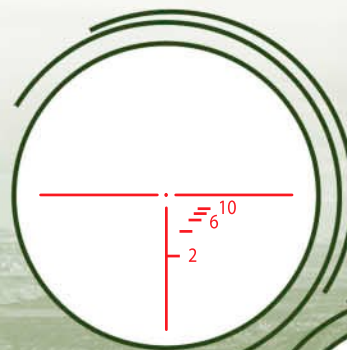

AMERICAN TECHNOLOGIES
NETWORK, CORP.

PROFESSIONAL 3-9X55LU

LIT-RETICLE RIFLESCOPE

- **500-Yard Bullet Drop Compensator With Interchangeable Cams**
- **6 Interchangeable Cams Included (.223, .308, 30-06, .270, 7 Mm Mag, .300 Win Mag.)**
- **Illuminated Reticle With 10 Position Rheostat**
- **1000Yard Range Finder**
- **1/8 Moa At 100 Yards**
- **Prosheild And Everlight Lens Coatings**
- **3-9x Magnification**
- **55 mm Objective Diameter**
- **FOV 7° - 2.2°**
- **Dimensions 332mm/ 75mm/ 79mm**
- **1.0 kg Weights**
- **90 mm Eye Relief**
- **Bettery 3v (CR2432) included**
- **100 Hours Battery Life**

Versatility is the name of the game. Our 3-9x55LU can be used for long, medium, or short range shooting. Superior optics and a large 55mm objective lens provide you with one of the brightest scopes made. The inter-changeable cams for the BDC lets you go after Big game with rifles using .300 Magnum or 7mm Magnums cartridges, as well as varmint rifles with .223 or .270 caliber's, while the .223, .30-06 or the venerable .308 can be relied upon in the tactical environment.