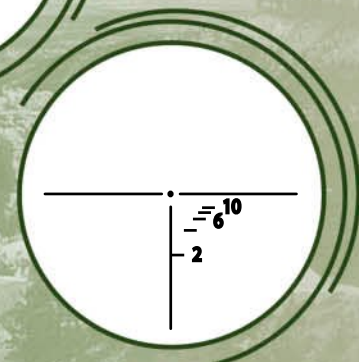

Black reticle
for bright conditions