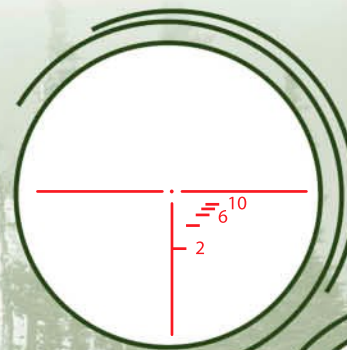

AMERICAN TECHNOLOGIES
NETWORK, CORP.

PROFESSIONAL 6-18X65LU

LIT-RETICLE RIFLESCOPE

- 1000-Yard Bullet Drop Compensator With Interchangeable Cams
- Cams Included (.22-250, .308, 30-06, .270, 7 Mm Mag, .300 Win Mag.)
- Illuminated Reticle With 10 Position Rheostat
- 1000 Yard Range Finder
- 1/8 Moa At 100 Yards
- Prosheild And Everlight Lens Coatings
- Sunshade
- 6-18x Magnification
- 65 mm Objective Diameter
- FOV 3,3° - 1,5°
- Dimensions 453mm/ 84mm/ 60mm
- 1.3 kg Weights
- 115 mm Eye Relief
- Battery 3v (CR2432) included
- 100 Hours Battery Life

This rugged variable power scope has one of the largest diameter front lenses available. A 65mm objective lens provides the user with the ultimate in image brightness.

The 6-18x65LU is the ideal scope for target and varmint applications.